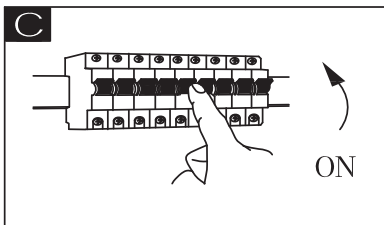

48438-36

**GLOBO**

LIGHTING

www.globo-lighting.com

**B**

- incl.
- 4500 K  
3 LIGHT STEPS  
6000 K  
3000 K
- dimmable
- 3000 K - 6000 K
- night light
- many steps
- colour fixing
- memory function
- many light steps