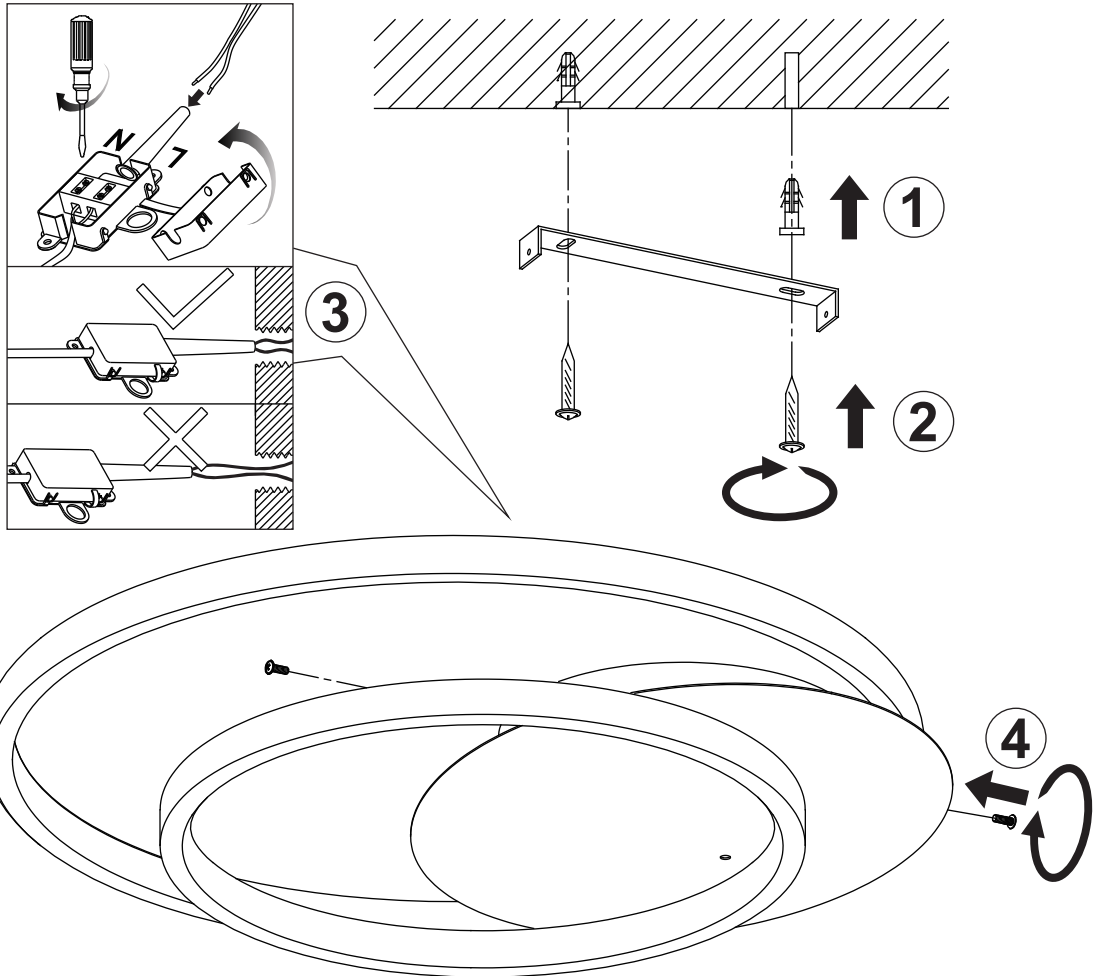

48438-36

**GLOBO**

LIGHTING

www.globo-lighting.com

**B**

- incl.
- 4500 K  
3 LIGHT STEPS  
6000 K  
3000 K
- dimmable
- 3000 K - 6000 K
- night light
- many steps
- colour fixing
- memory function
- many light steps